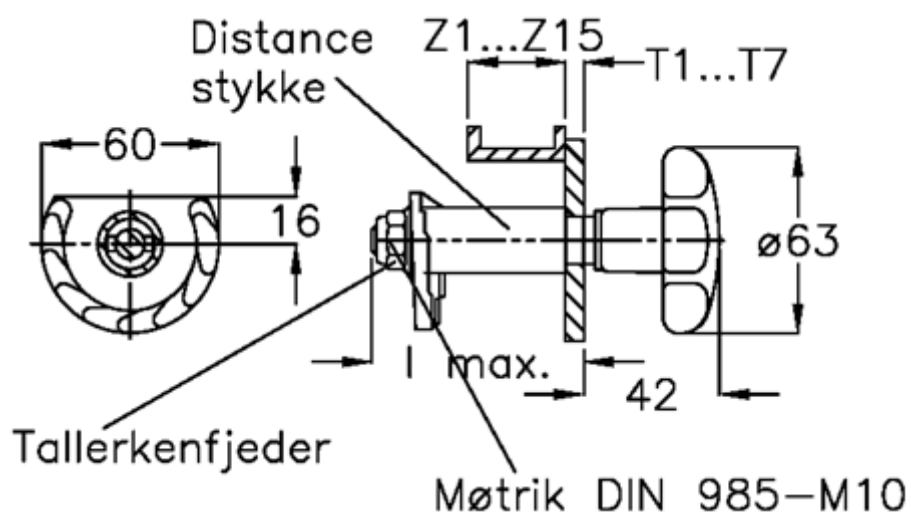

Article number: 20894102

Description: E+G Door lock
GN 117-SG-T1-Z2

Measures

Cam thickness = 3-12